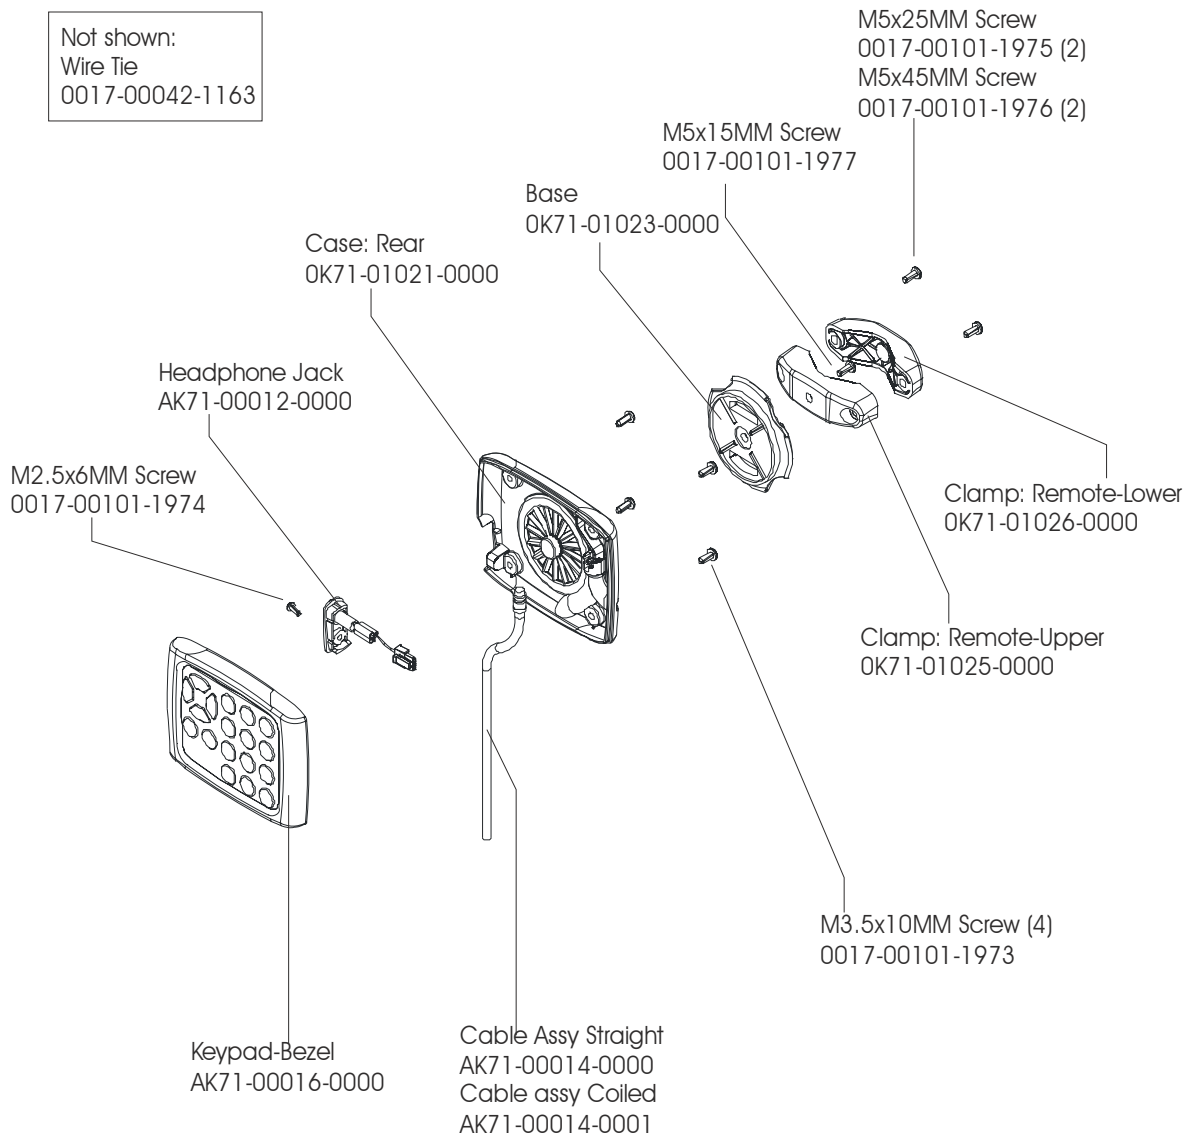

Model	Description
LCD-0201-04	GRAY 17" ATTACHABLE LCD TV - NTSC/ATSC; sold in the USA
LCD-0202-04	GRAY 17" ATTACHABLE LCD TV - PAL/DVB

NTSC/ATSC Accessory Package; AK71-00042-0001; Kit Contents	
Part No.	Description
AK71-00019-0000	CABLE-ASSY: 36" COAX
AK71-00020-0000	AC POWER SUPPLY W/LINE CORD 120VAC
OK71-01032-0000	AC POWER SUPPLY TRANSFORMER W/ 36" CABLE
OK71-01033-0000	CBL: AC LINE CORD 120VAC
OK71-01027-0000	COAX: COUPLER

LCD TV -04 ENTERTAINMENT SYSTEM
 Life Fitness TV Remote Control

LCD-0201-04: LCP100000 and up
 LCD-0202-04: LCQ100000 and up

Part number	Description
Communication and iPod cable* between 17-inch LCD TV and 7-inch LCD console on all products	
AK71-00018-0000	Assembly I/R Audio

*The cable provides channel changing, audio, and video between the devices.

Remote Assembly Stealth Gray		
Type Of Cord	Complete Assembly (includes all parts)	
Straight	LF-TV-REMOTE	LIFE FITNESS EXTERNAL TV REMOTE CONTROL
Coiled	LF-TVSTND-REMOTE	LF EXTERNAL TV REMOTE CNTRL FOR TV STAND

AK71-00029-0000 Hardware Bag

LCD TV -04 ENTERTAINMENT SYSTEM
Mounting Hardware

LCD-0201-04: LCP100000 and up
LCD-0202-04: LCQ100000 and up

Adapter Bracket for 17" Attachable TV (KIT: ADAPTER; BRKT, GK71-00002-0001)
This kit is used to attach a 17" TV to a bracket that had a 12.1" TV attached.